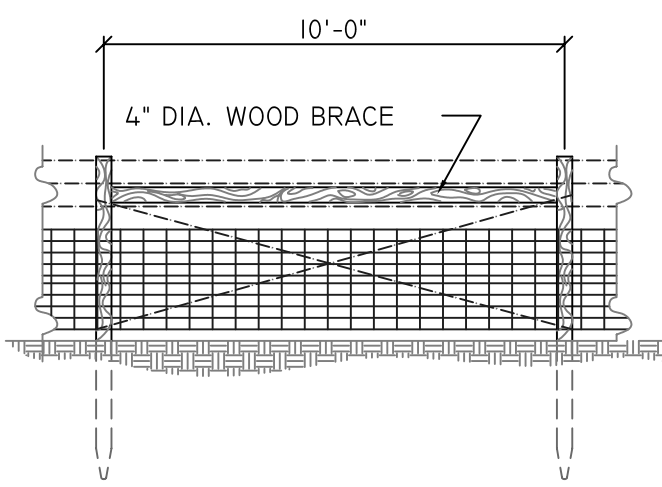

WOOD LINE POST

STEEL "T" LINE POSTS

END OR CORNER POST
WOOD-8" DIA. AT TOP
8' LENGTH.

BRACE POST ASSEMBLY

CORNER OR END POST ASSEMBLY