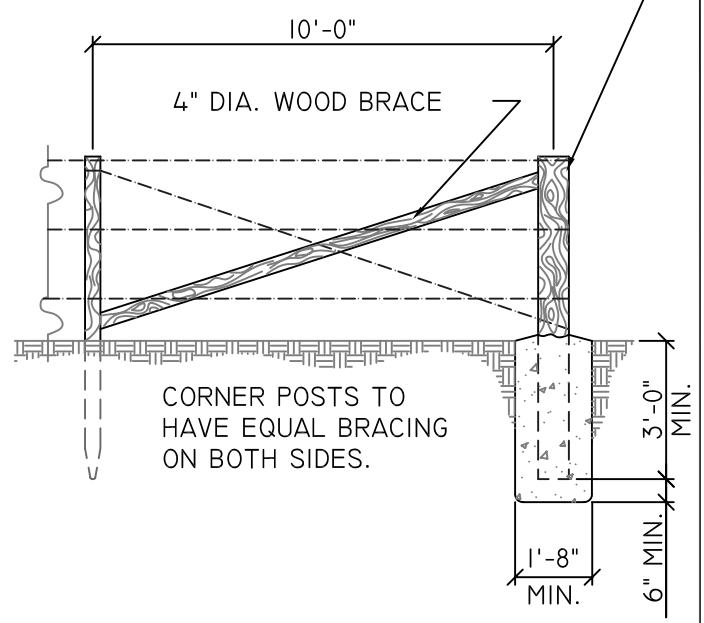

WOOD LINE POST

STEEL "T" LINE POSTS

END OR CORNER POST
WOOD-8" DIA. AT TOP
8' LENGTH.

BRACE POST ASSEMBLY

CORNER OR END POST ASSEMBLY